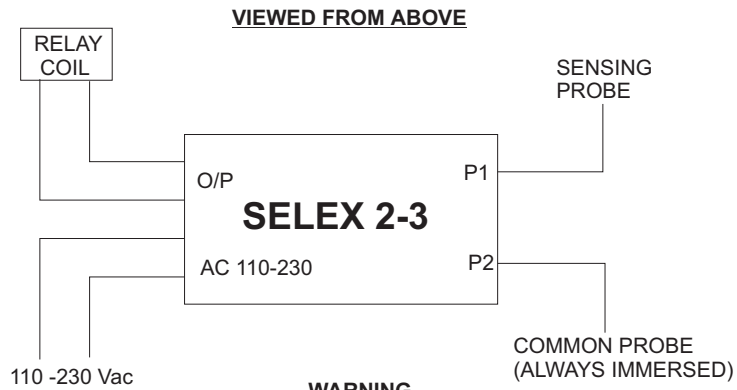

SELEX Liquid level sensors

Tempatron Ltd, Darwin Close, Reading, Berks, RG2 0TB, UK
Tel : +44 (0)118 931 4062 Fax : +44 (0)118 931 0175
E-mail : sales@tempatron.co.uk

INCORRECT CONNECTION OF AC SUPPLY OR OUTPUT LOAD WILL DAMAGE THE DEVICE.

THE OUTPUT IS FULL WAVE RECTIFIED DC (207/99V) 20VA MAX INCLUDING INRUSH. CHECK LOAD IS SUITABLE BEFORE CONNECTING.

INCORRECT CONNECTION OF SUPPLY VOLTAGE OR OUTPUT LOAD MAY DAMAGE THE DEVICE.