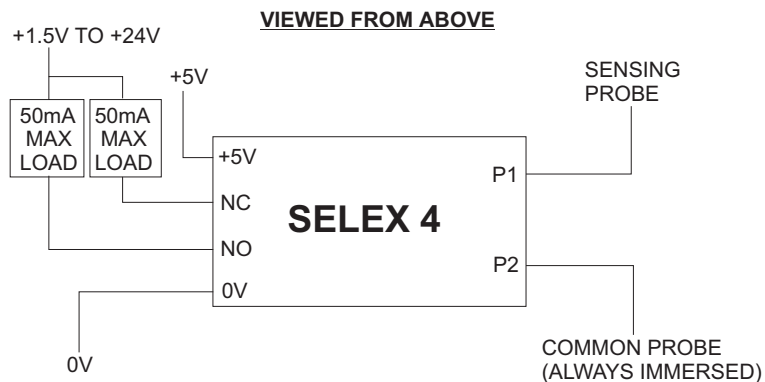

THE OUTPUT IS FULL WAVE RECTIFIED DC (207/99V) 20VA MAX INCLUDING INRUSH. CHECK LOAD IS SUITABLE BEFORE CONNECTING.

INCORRECT CONNECTION OF SUPPLY VOLTAGE OR OUTPUT LOAD MAY DAMAGE THE DEVICE.